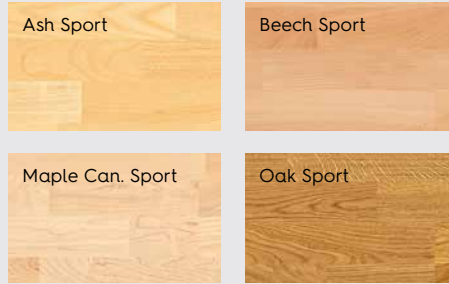

Wood species / Grading

Package overview

Pack size: 4 boards = 1.89 m² (21 kg)
Pallet size: 50 packs = 94.50 m² (1050 kg)
Batten Centres at 440mm
Batten Calculation = 2.52 lm/m² of floor

Arenaflex Olympia Construction Details (from the top to the edge of concrete/subfloor)

Height

Arenaflex Olympia board · Hardwood top-layer 5.5mm · Middle layer and bottom layer spruce	Arenaflex board size: 21 x 215 x 2200mm	21 21
Batten, softwood Batten Centres at 440mm Batten Calculation = 2.52 lm/m² of floor	Batten dimension: 48 x 45 x 1800mm Batten dimension: 60 x 45 x 1800mm	48 60
PE foil (ordered separately)	Special requirement for new buildings: 2 layers of 0.2mm. It is not a moisture barrier, but gives to the floor an extra protection.	0.4mm
Minimum construction height		69 81

MAINTENANCE

We recommend starting a regular system of maintenance from day one. The amount of maintenance your floor requires will depend on how you use and treat it. For more information: boensport.com

BOEN Sport flooring is a product of natural materials. Respect for nature is reflected in our processing and management of raw materials. BOEN constantly seeks methods for processing the raw materials in the most gentle and sustainable manner possible.

All raw material used in production is sourced from forest areas that are properly managed with a high degree of regeneration. The goal is to ensure that all our raw material is certified. We invest in sustainable production and guarantee a controlled and certified supply chain.

Read more on boensport.com