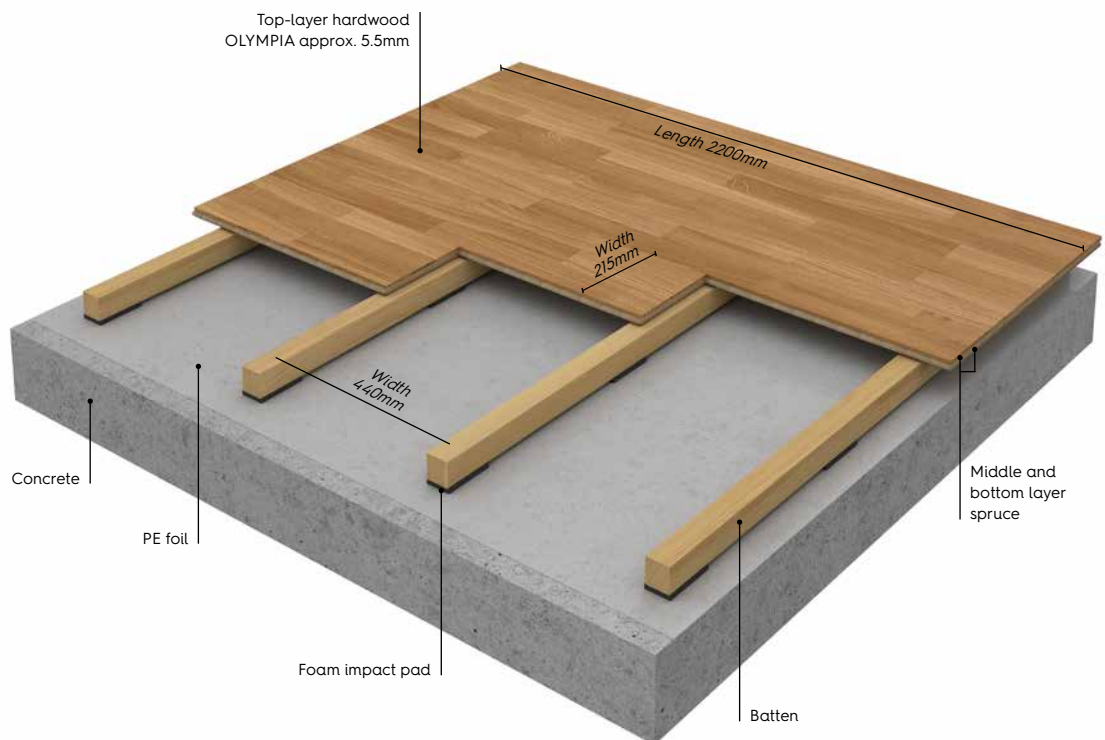

### OLYMPIA

Building height: 69-81mm

Board: 21 x 215 x 2200mm

Format: 3-strip

€€

Weight Load

Floor Heating

Performance according to EN14904		Shock absorption		Deformation		Friction	Ball bounce	Rolling load
		TYPE 3: ≥ 40% ≤ 55%	TYPE 4: ≥ 55% ≤ 75%	TYPE 3: ≥ 1.8mm ≤ 3.5mm	TYPE 4: ≥ 2.3mm ≤ 5.0mm			
Arenaflex Flexbat	OLYMPIA		64%		3.4mm	88	91%	OK

3-strip

Tongue & groove

Wood species / Grading

Package overview

Pack size: 4 boards = 1.89 m<sup>2</sup> (21 kg)  
 Pallet size: 50 packs = 94.50 m<sup>2</sup> (1050 kg)  
 Batten Centres at 440mm  
 Batten Calculation = 2.52 lm/m<sup>2</sup> of floor